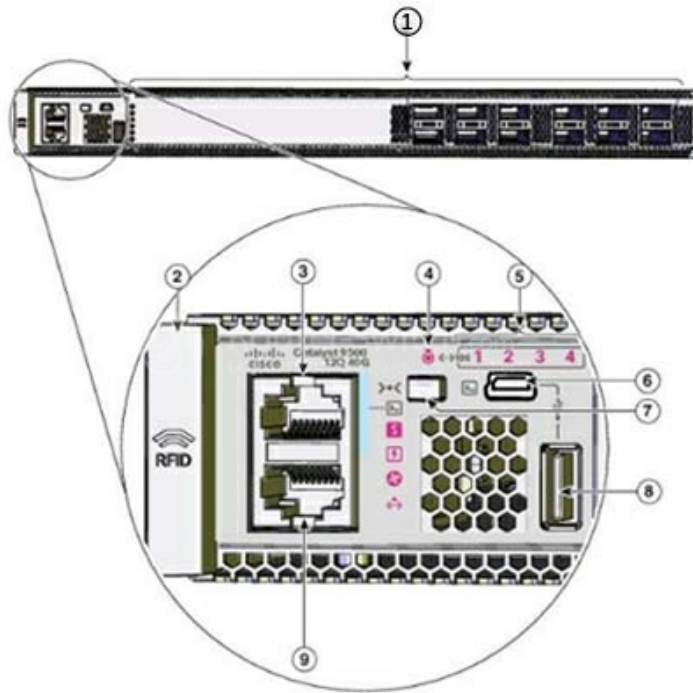

## Overview

C9500-12Q-E is one of the the Cisco Catalyst 9500 Series Switches. The Cisco Catalyst 9500 Series Switches are the next generation of enterprise-class core and aggregation layer switches, supporting full programmability and serviceability. Based on an x86 CPU, the Catalyst 9500 Series is Cisco's lead purpose-built fixed core and aggregation enterprise switching platform, built for security, IoT, and cloud. The Catalyst 9500 Series is the industry's first purpose-built 40 Gigabit Ethernet line of switches targeted for the enterprise campus.

## Quick Specs

Figure 1 shows the appearance of C9500-12Q-E.

Table 1 shows the Quick Specs.

<b>Product Code</b>	C9500-12Q-E
<b>Description</b>	Catalyst 9500 12-port 40G switch, Network Essentials
<b>Switching capacity</b>	Up to 480 Gbps full duplex
<b>Forwarding rate</b>	Up to 720 Mpps
<b>AC power max rating</b>	950W
<b>System power consumption</b>	850W max
<b>Dimensions (H x W x D)</b>	1.73 x 17.5 x 21.52 in
<b>Rack units (RU)</b>	1 RU

## Product Details

Figure 2 shows the front panel of C9500-12Q-E.

Note:

(1)	12 40G QSFP ports	(6)	USB mini Type B console port
(2)	RFID	(7)	Mode button
(3)	Console port (RJ-45 Serial)	(8)	USB 2.0 host port
(4)	Blue beacon LED	(9)	Ethernet management RJ-45 port
(5)	10G Status LEDs		